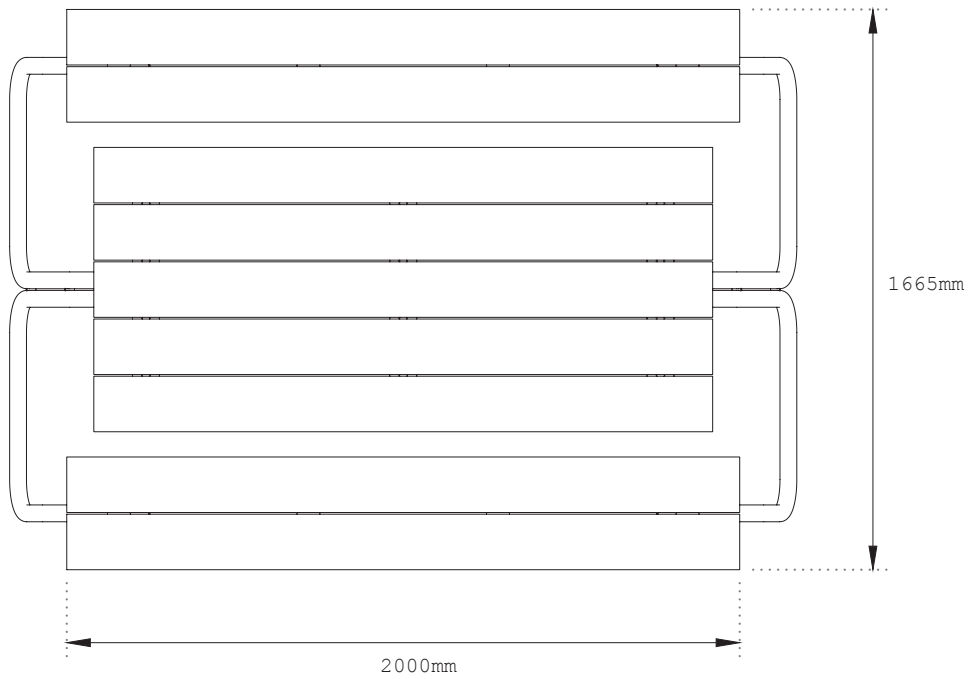

CONTACT

Questions, comments or suggestions relating to a product on our website? Feel free to get in touch with us!

Wünder - Ovenhoek 5, 8800 Roeselare, Belgium
+32 51 79 17 31 - info@wunder.be