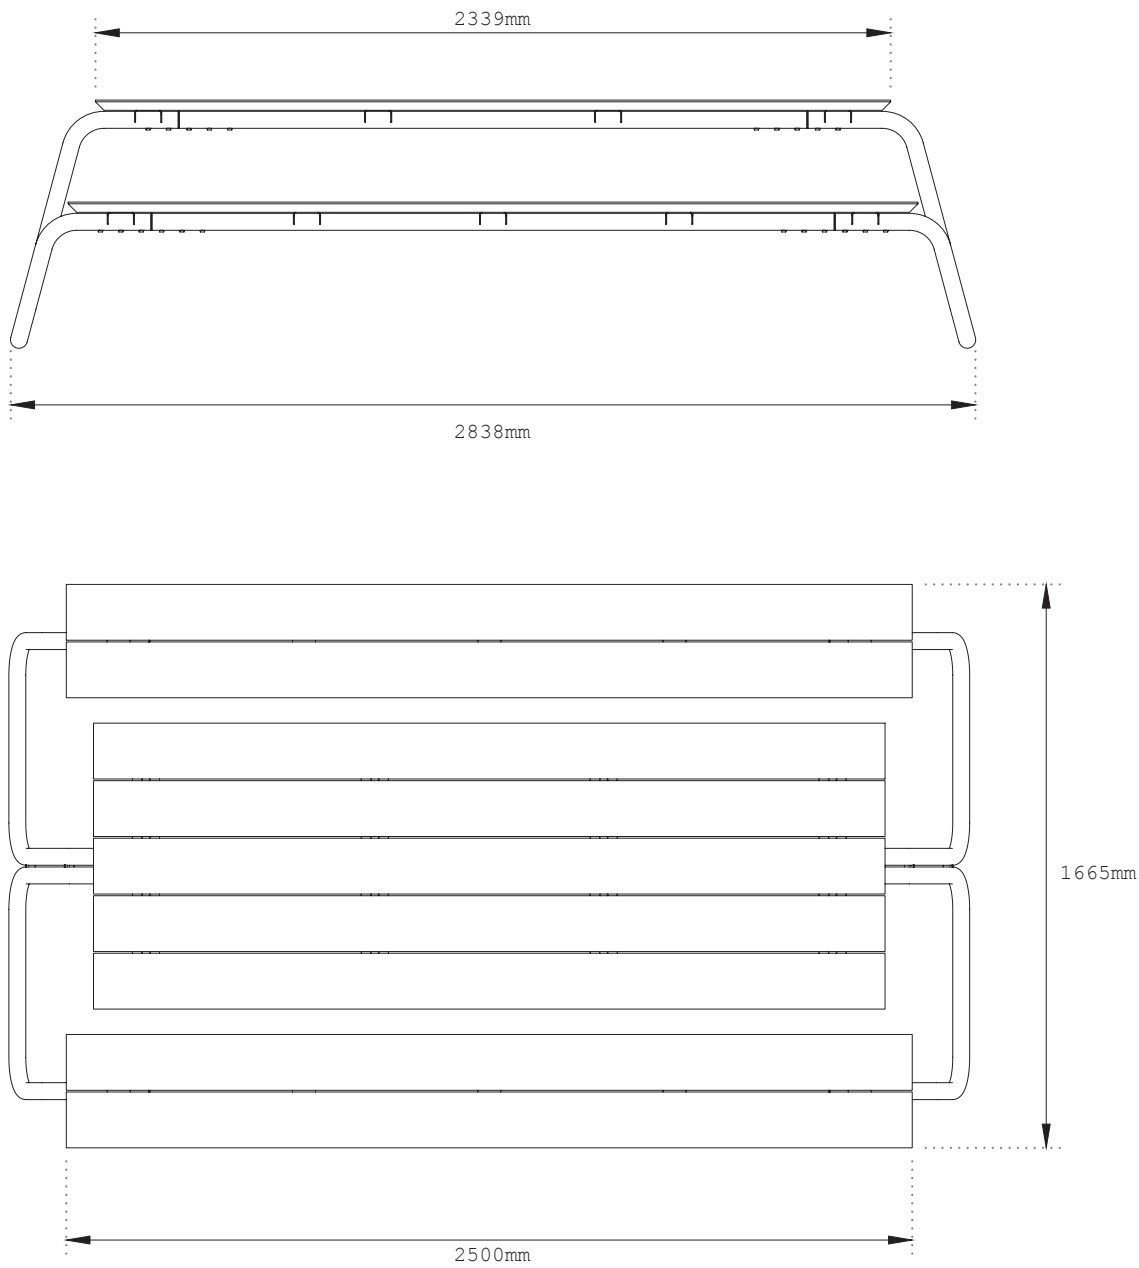

CONTACT

Questions, comments or suggestions relating to a product on our website? Feel free to get in touch with us!

Wünder - Ovenhoek 5, 8800 Roeselare, Belgium
+32 51 79 17 31 - info@wunder.be